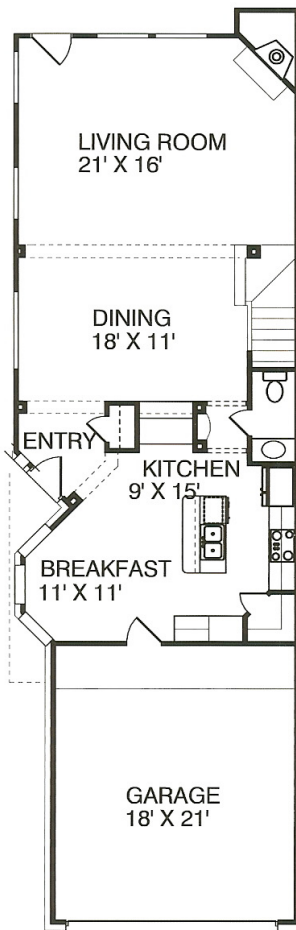

Jenifer Moore
SALES MANAGER

MOBILE (713) 299-2263
jenifer@roc-homes.com

THE
Bridlewood
2520 *sq ft*

3 Bedrooms | 2.5 Baths | Loft | Open dining and living rooms | Second floor utility room

FIRST FLOOR

SECOND FLOOR