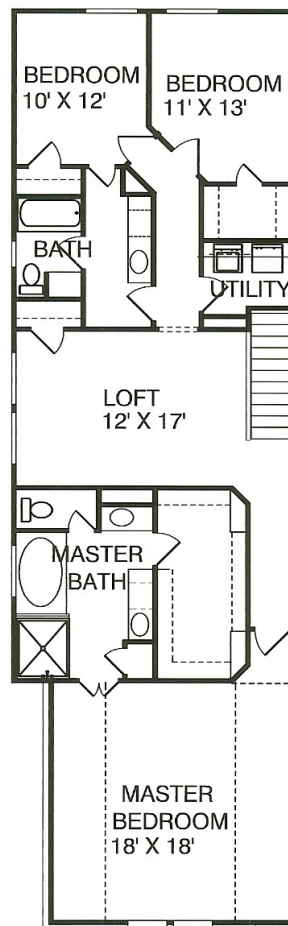

Jenifer Moore
SALES MANAGER

MOBILE (713) 299-2263
jenifer@roc-homes.com

THE
Bridlewood
2520 *sq ft*

3 Bedrooms | 2.5 Baths | Loft | Open dining and living rooms | Second floor utility room

FIRST FLOOR

SECOND FLOOR